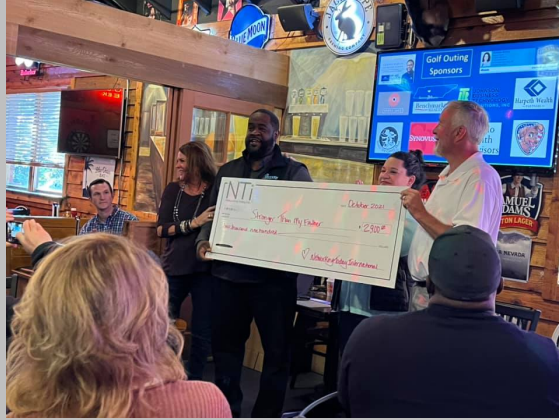

Stronger than My Father would like to give a special thanks to Networking Today International (NTI) for their continued support and for helping us continue to impact today's students. Special thanks to **Martha Harvey** and **Toni Honicutt** for connecting us to this awesome organization. Thank you!

We are looking forward to NTI's 6th Annual Fundraiser Luncheon on Wednesday, Nov. 17 with proceeds benefiting STMF.

Upcoming Events

Giving Tuesday - November 30
Please go to our website to donate at
<https://strongerthanmyfather.org/donate/>

ENROLL NOW

STMF 2021-2022 HOPE LEADERSHIP ACADEMY
Before & After-School Program
Pre-K - 5th Grade

HOMEWORK ASSISTANCE **ENRICHMENT ACTIVITIES** **CARING STAFF**

CALL US NOW - 615-669-1559

LEARNING BENEFITS

- ✓ Homework assistance (Mon. - Thur.)
- ✓ Free One-on-One Academic Tutoring Assistance (By Appointment Only)
- ✓ Enrichment activities supporting social skills
- ✓ Loving & caring environment
- ✓ Fun Friday activities

What we offer you!

- Pre-K: $60 per wk (2:30 pm - 5:30 pm)
- K - 5th Grade: $55 per wk (2:00 pm - 6:00 pm)
- sibling discounts are available
- Before care: $25 per wk (6:00 am - 7:15 am)
- Transportation available to and from school
- Nutritional Snacks

2763 Smith Springs Rd, Nashville, TN 37217 615-669-1559 info@strongerthanmyfather.org

Hope Leadership Academy Fall 2021

Enrollment has begun for our before and after school program for this fall. We serve students in grades pre-K to 5th.

[Click here to enroll!](#)

COVID Procedures

We are still serving our families in person. Our safety protocols include face masks for teachers, students, and staff and contact tracing. Also we continue to sanitize our facility regularly.